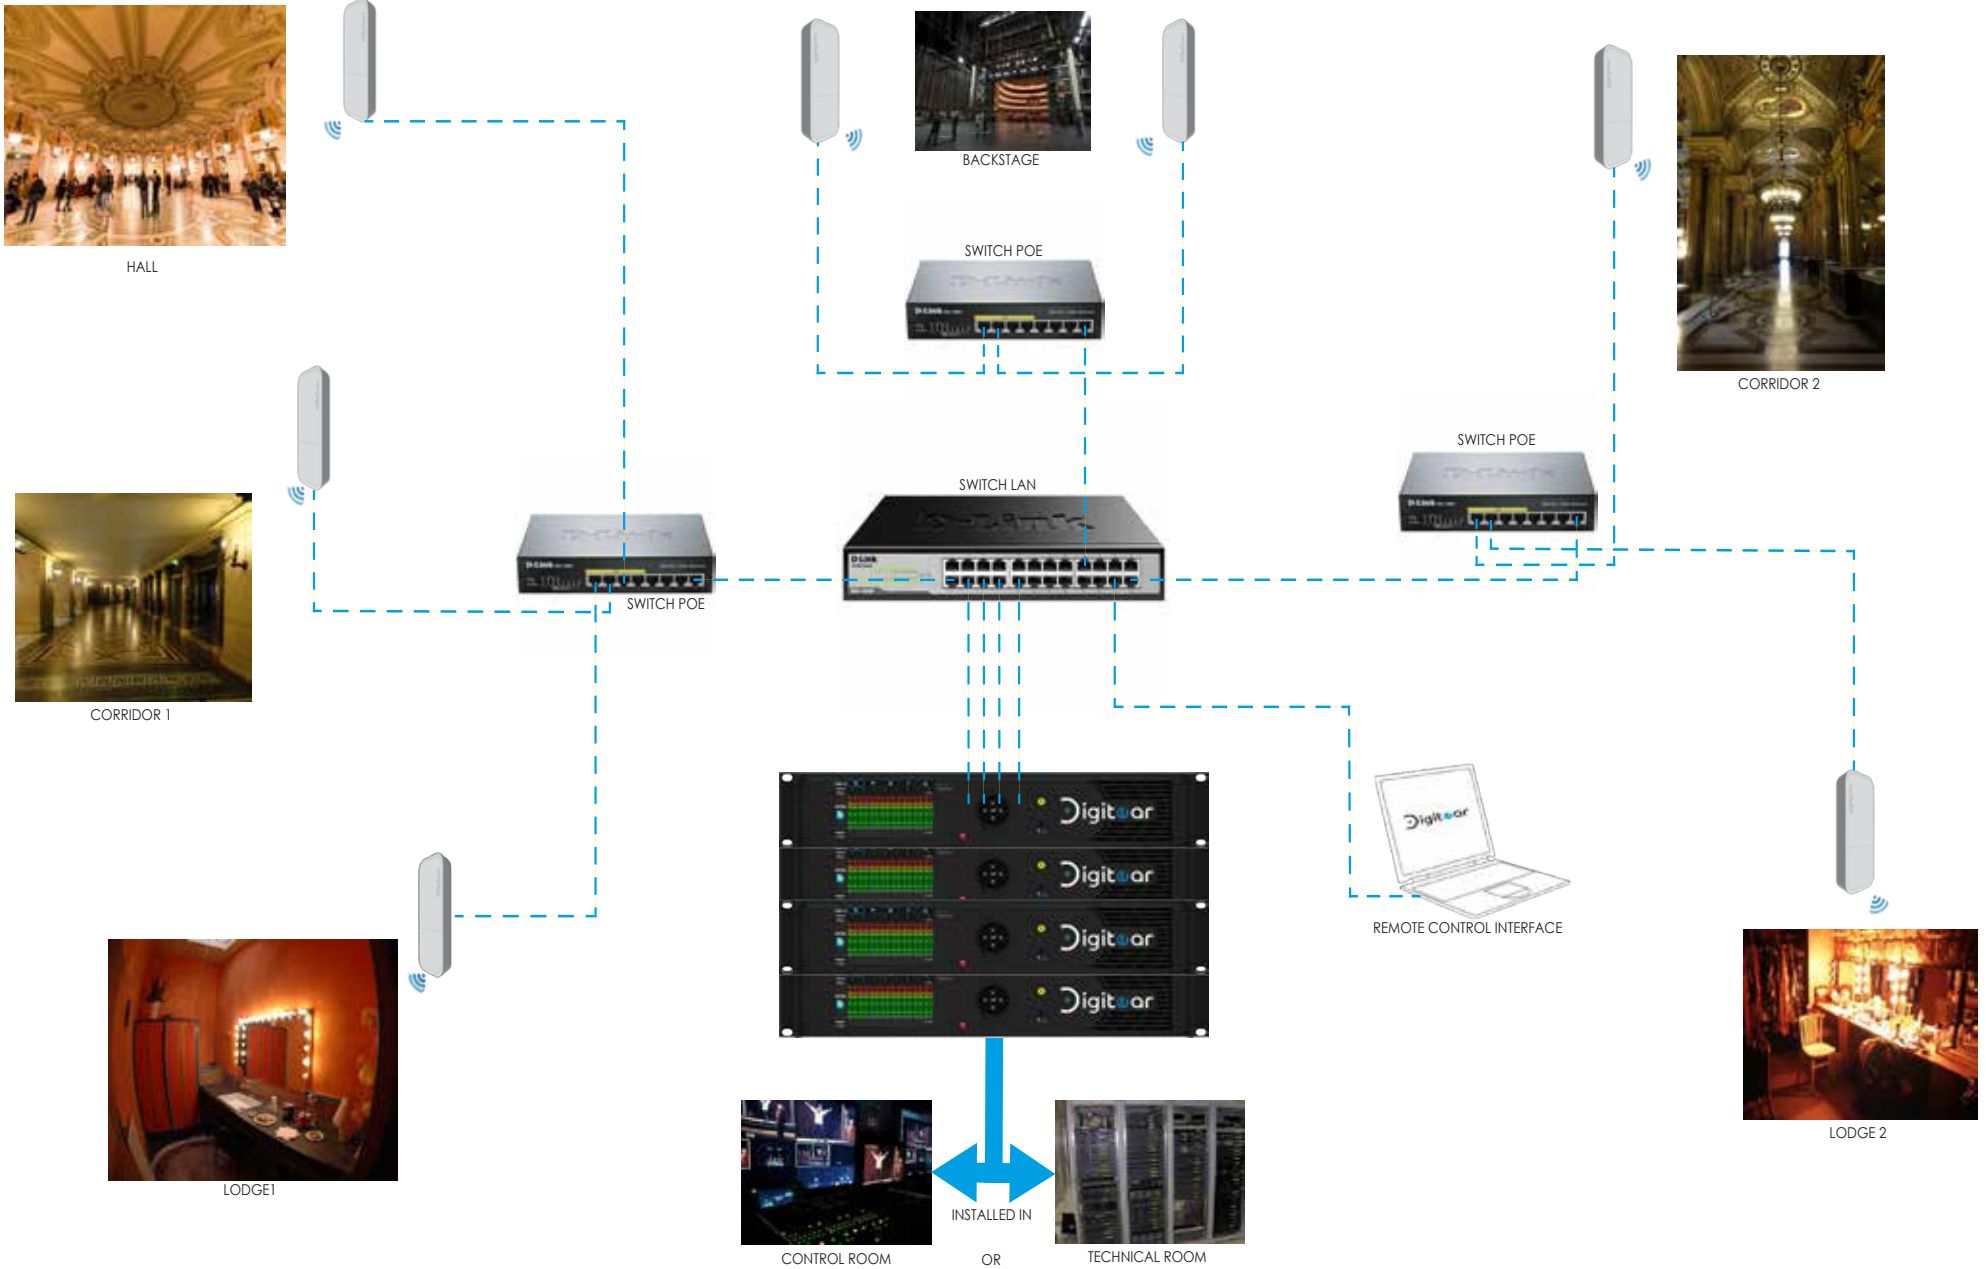

Digitear

BLOCK DIAGRAM

CONTENTS

1 - THEATER	1
2 - TV SET	2
3 - SEVERAL TV SETS	3
4 - SEVERAL BUILDINGS	4

1 - THEATRE

DIGITEAR BLOCK DIAGRAM FOR A THEATRE SHOW USAGE

UNLIMITED ACCESS POINT - UNLIMITED SWITCHES - UNLIMITED TXBOX NUMBER - REMOTE CONTROL INTERFACE FOR TXBOX

DIGITEAR BLOCK DIAGRAM FOR A TV SET USAGE

CAMERAMAN EQUIPPED WITH A BELTPACK, ALLOWING HIM TO BE REACHED BY THE CONTROL ROOM DURING A LIVE SHOW
THE TALK BACK FUNCTION ALLOW TECHNICIANS TO ANSWER THE CONTROL ROOM.

3 - SEVERAL TV SETS

DIGITEAR BLOCK DIAGRAM FOR A SEVERAL TV SETS CONFIGURATION

UNLIMITED ACCESS POINT - UNLIMITED SWITCHES - UNLIMITED TXBOX NUMBER - REMOTE CONTROL INTERFACE FOR TXBOX

4 - SEVERAL BUILDINGS