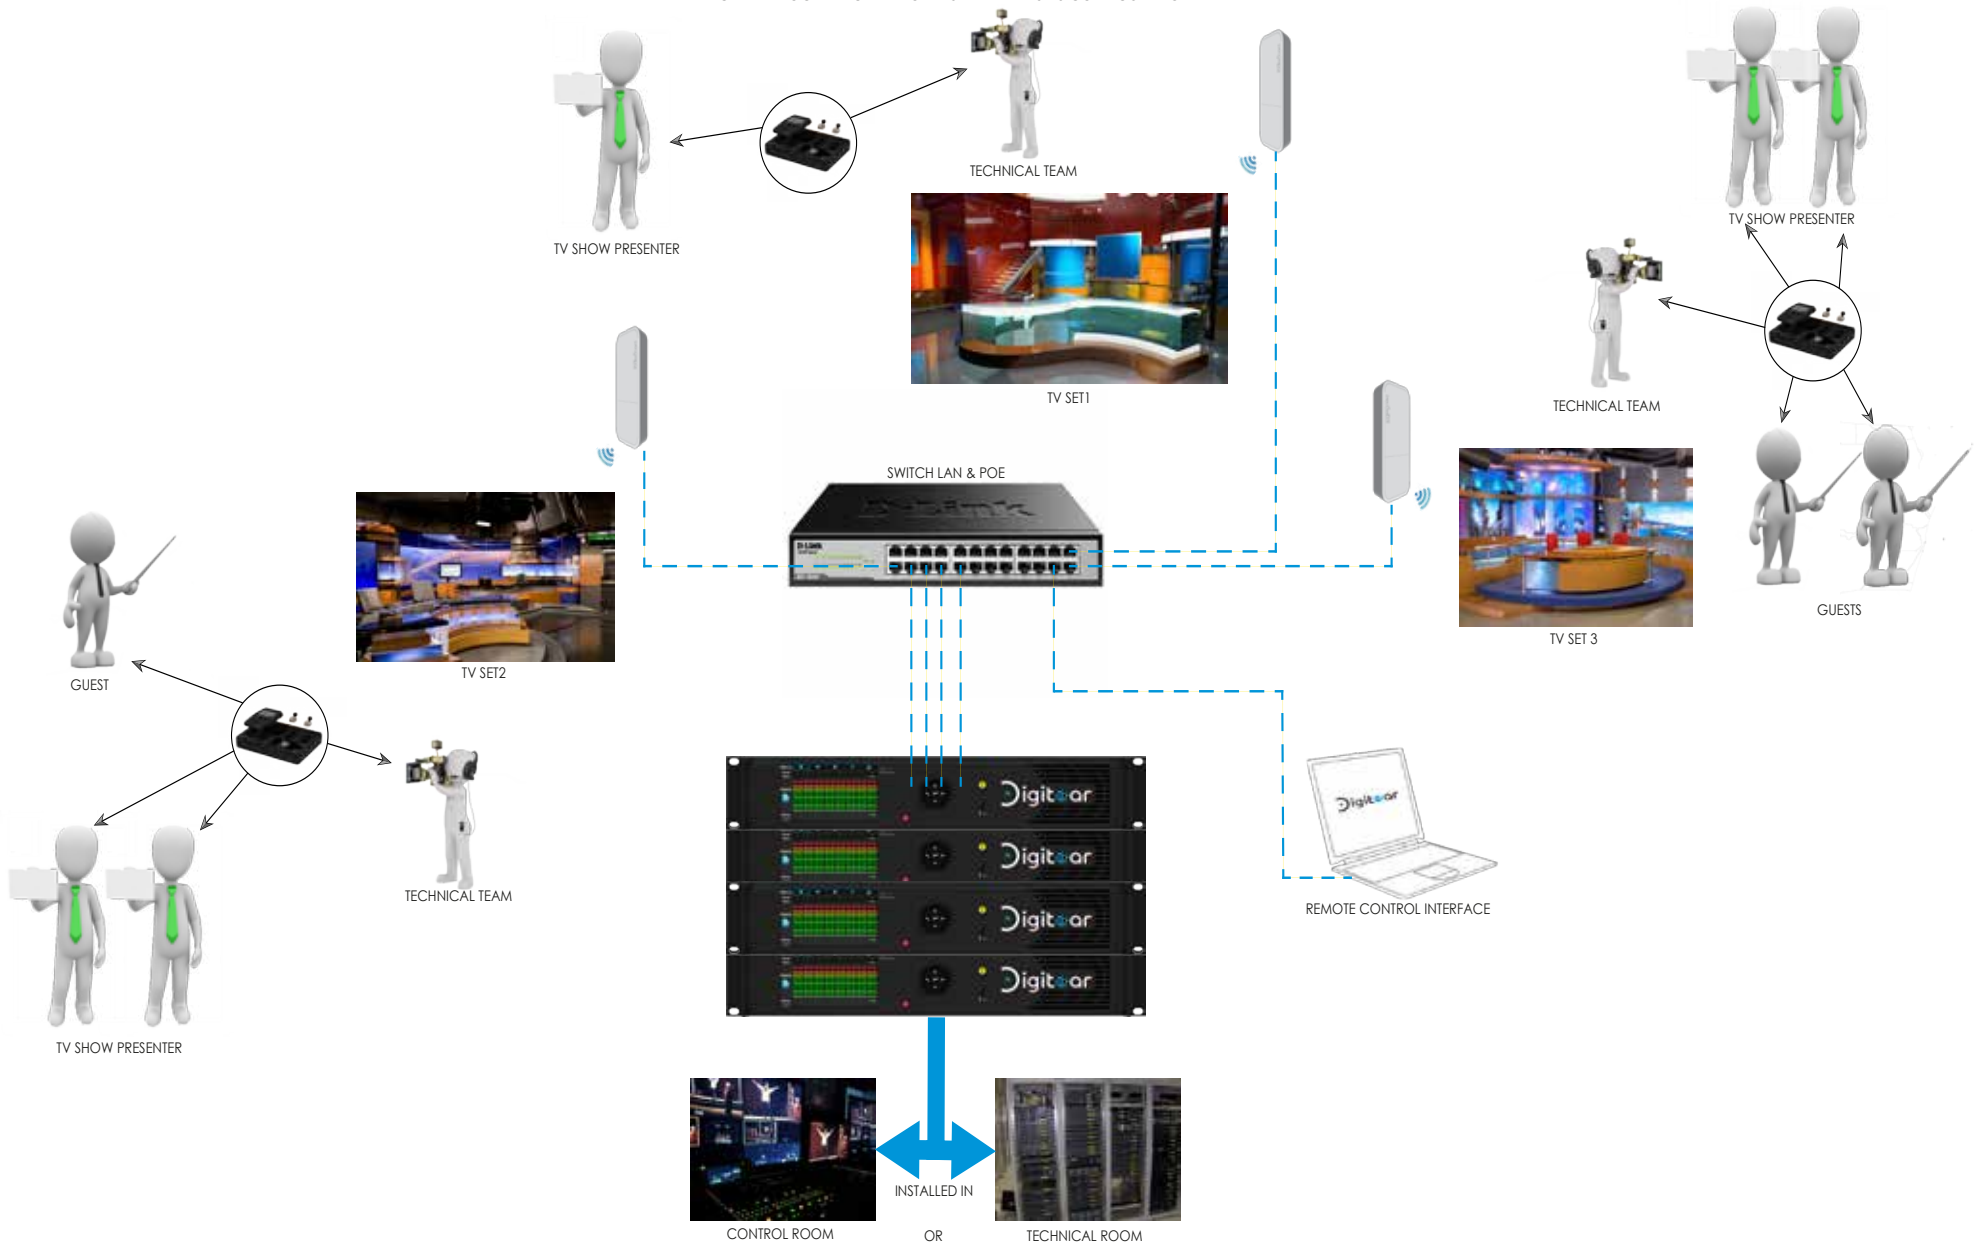

Digitear

BLOCK DIAGRAM

CONTENTS

1 - THEATER	1
2 - TV SET	2
3 - SEVERAL TV SETS	3
4 - SEVERAL BUILDINGS	4

1 - THEATRE

DIGITEAR BLOCK DIAGRAM FOR A THEATRE SHOW USAGE

UNLIMITED ACCESS POINT - UNLIMITED SWITCHES - UNLIMITED TXBOX NUMBER - REMOTE CONTROL INTERFACE FOR TXBOX

DIGITEAR BLOCK DIAGRAM FOR A TV SET USAGE

CAMERAMAN EQUIPPED WITH A BELTPACK, ALLOWING HIM TO BE REACHED BY THE CONTROL ROOM DURING A LIVE SHOW
THE TALK BACK FUNCTION ALLOW TECHNICIANS TO ANSWER THE CONTROL ROOM.

3 - SEVERAL TV SETS

DIGITEAR BLOCK DIAGRAM FOR A SEVERAL TV SETS CONFIGURATION

UNLIMITED ACCESS POINT - UNLIMITED SWITCHES - UNLIMITED TXBOX NUMBER - REMOTE CONTROL INTERFACE FOR TXBOX

4 - SEVERAL BUILDINGS